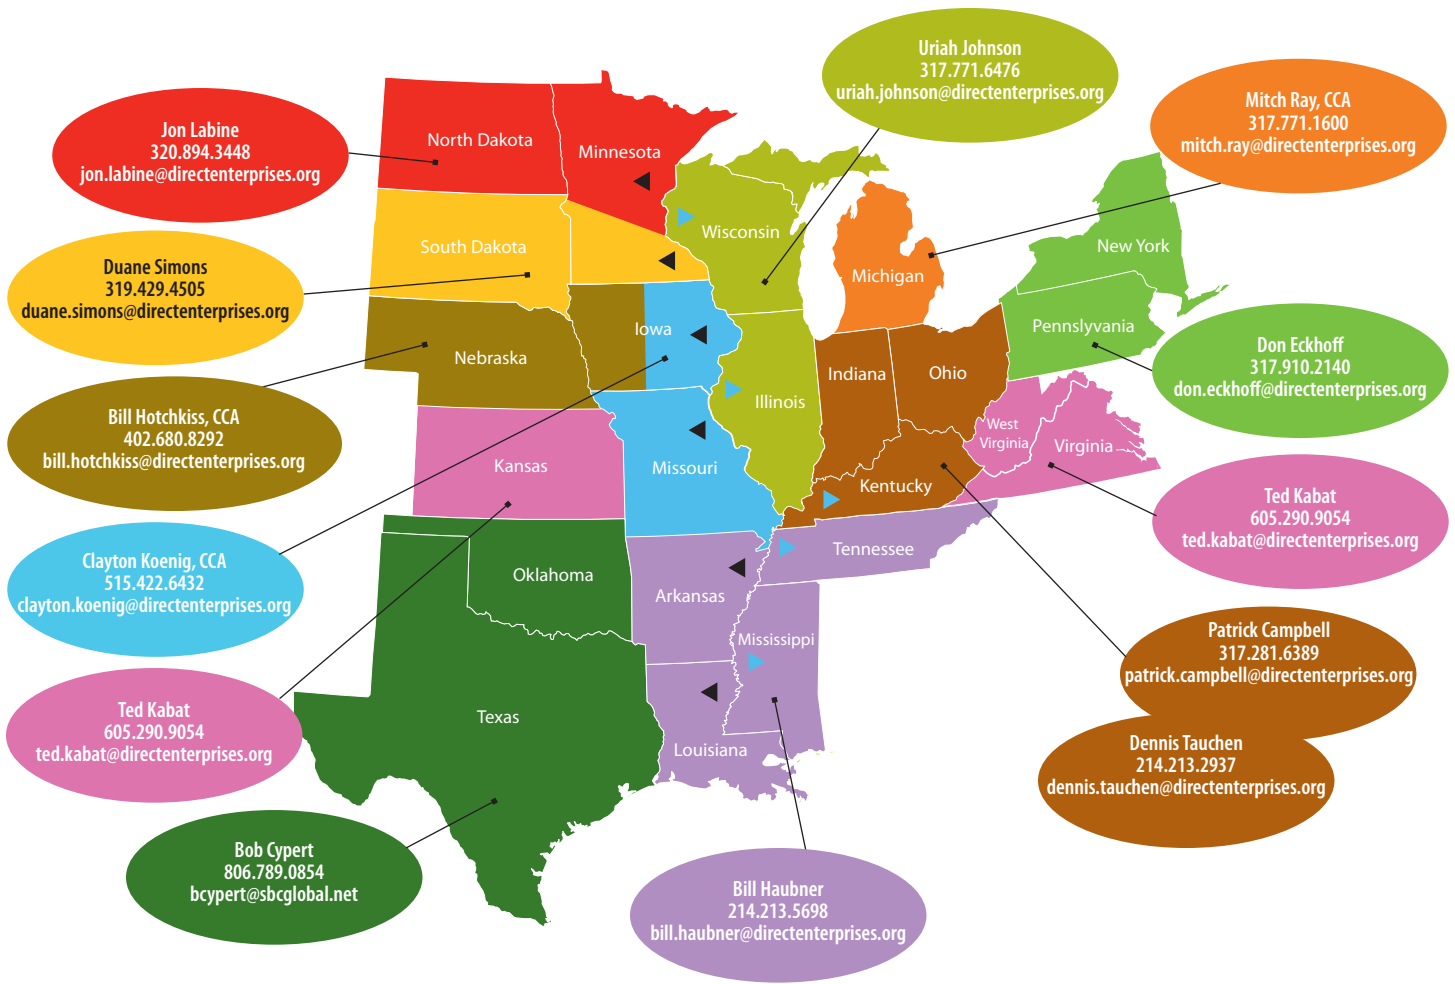

DIRECT ENTERPRISES 2014 OUTSIDE SALES

CHUCK CHILES
816.886.8791
chuck.chiles@directenterprises.org

Regional Seed Equipment
& Bulk Site Manager

GREG ST. AMOUR
317.753.9150
greg.st.amour@directenterprises.org