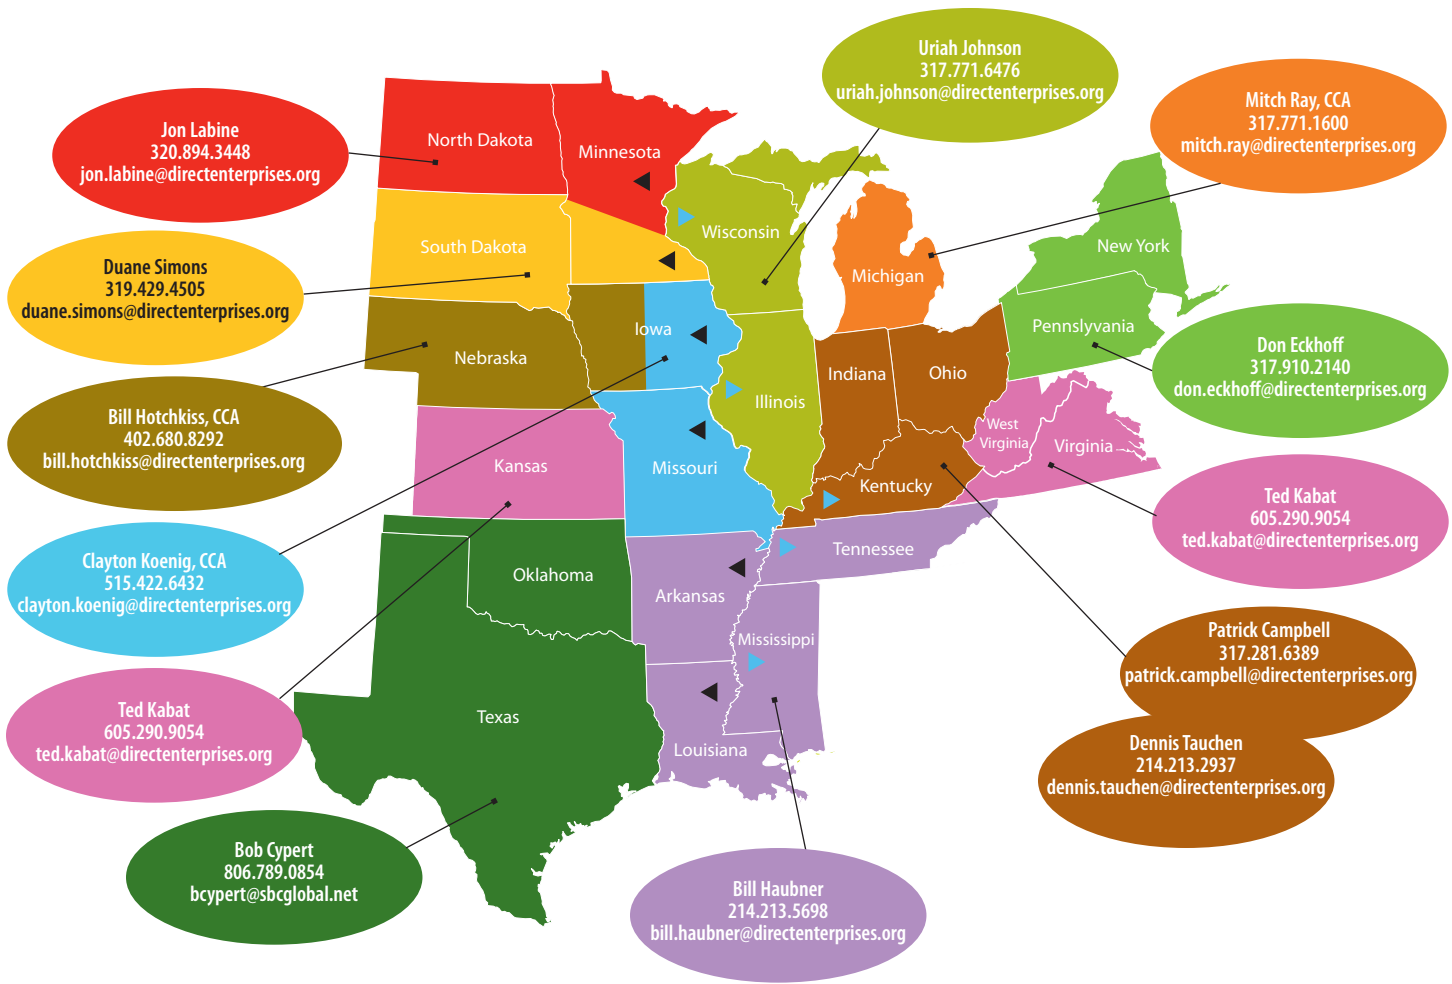

DIRECT ENTERPRISES 2014 OUTSIDE SALES

CHUCK CHILES
816.886.8791
chuck.chiles@directenterprises.org

WESTERN Regional Seed Equipment & Bulk Site Manager **EASTERN**

GREG ST. AMOUR
317.753.9150
greg.st.amour@directenterprises.org